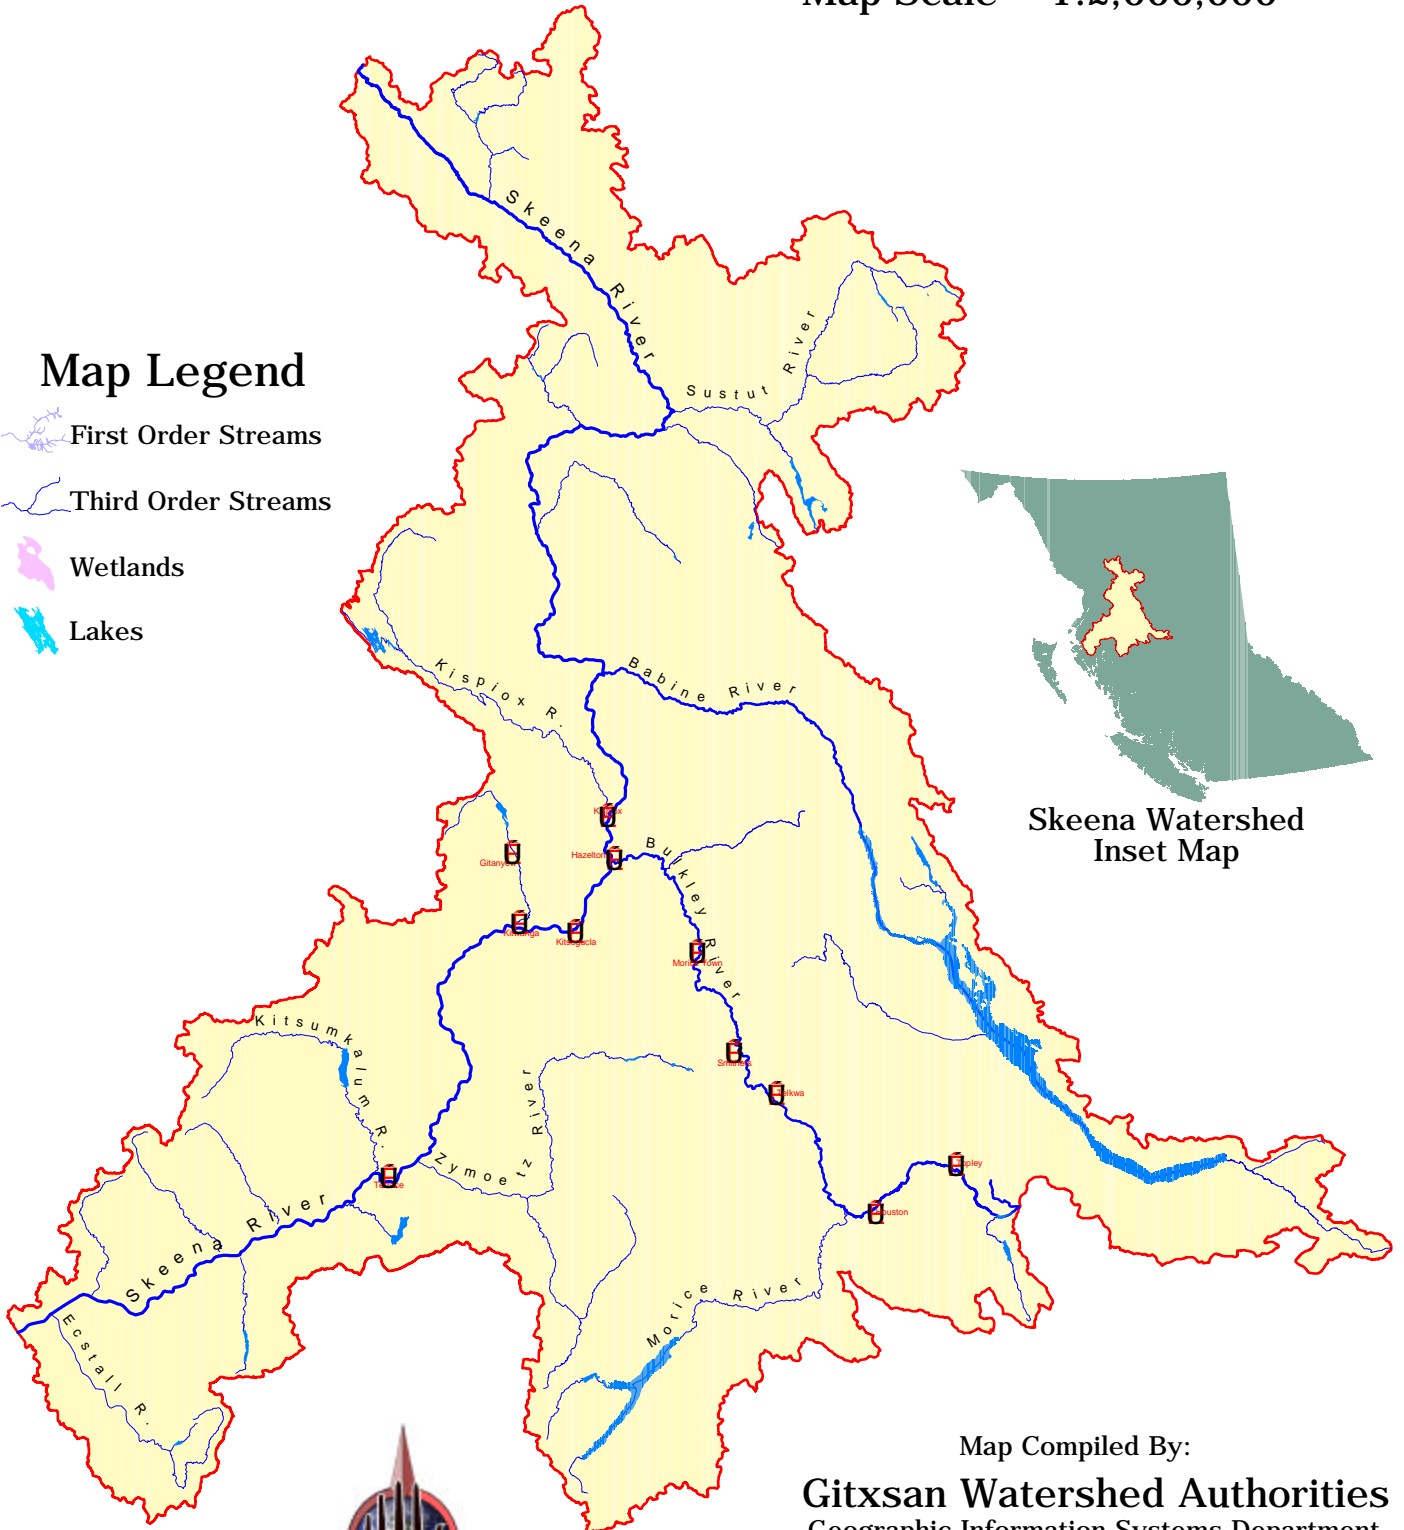

Skeena Watershed

50 0 50 100 Kms

Map Scale - 1:2,000,000

Map Legend

-  First Order Streams
-  Third Order Streams
-  Wetlands
-  Lakes

Skeena Watershed
Inset Map

Map Compiled By:

Gitxsan Watershed Authorities

X:/Projects/Skeena Watershed